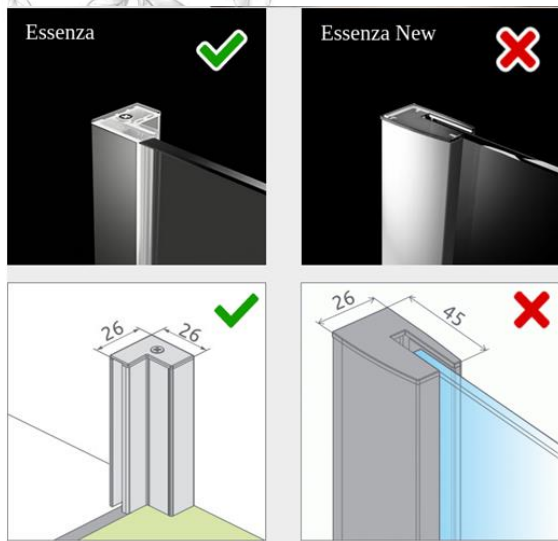

~~Essenza New~~ is replaced by Essenza

New wall profiles

Available:
Yes!

Optically lighter, keeping the 15mm compensation wall.

All models (with the exception of KDD-B, DWB and PND I) have **new indexes**.

Sidewalls and front walls are now on **universal** for both colours.