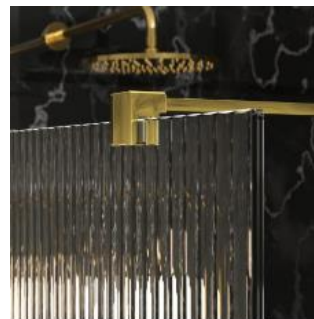

## Accessories

*Towel hanger glass-glass*

*Hanger*

*Squeegee*

Now also available in Gold

## New glass: Visiosun

Already available in products  
with 8 mm glass below:  
Modo New,  
Nes 8 (except KDJ B, KDD B, DWB, PND I)  
Espera Pro,  
Espera.