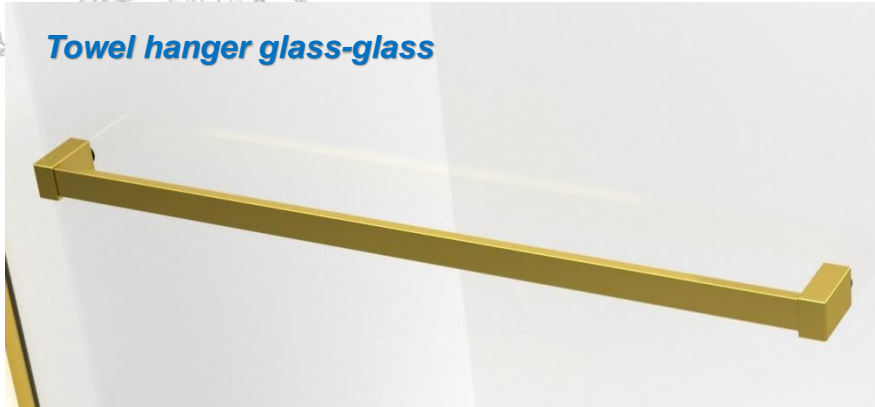

## New wall profiles

Available:  
Yes!

Optically lighter, keeping the 15mm compensation wall.

All models (with the exception of KDD-B, DWB and PND I) have **new indexes**.

**Sidewalls and front walls** are now on **universal** for both colours.

## Accessories

*Towel hanger glass-glass*

*Hanger*

*Squeegee*

Now also available in Gold