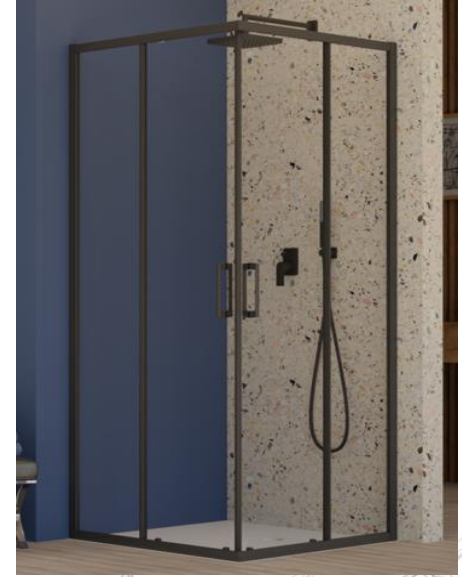

Premium Pro KDD

Chrome & Black  
6mm Thickness glass  
H = 2000mm  
EasyClean  
Bottom Rolls flush to the glass  
Possibility to unclip the door  
Metallic handle with 2 fixation points

Availability:

PDD, KDJ, DWJ: mid of May  
KDD: later on